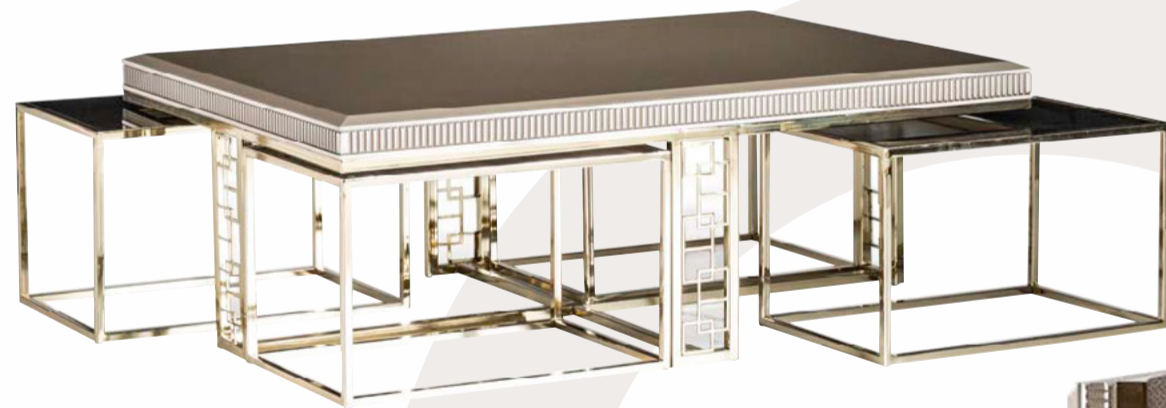

ACCESSORIES
WE HAVE CHOSEN
FOR YOU

YAN SEHPA / SIDE TABLE
W/G: 45 | H/Y:55 | D/D: 45

ACCESSORIES
WE HAVE CHOSEN
FOR YOU

COLLABORATION OF BEAUTY AND COMFORT

*GÜZELLİĞİN VE
RAHATLIĞIN İŞ BİRLİĞİ*

BERJER / ARMCHAIR
W/G: 98 | H/Y:71 | D/D: 85