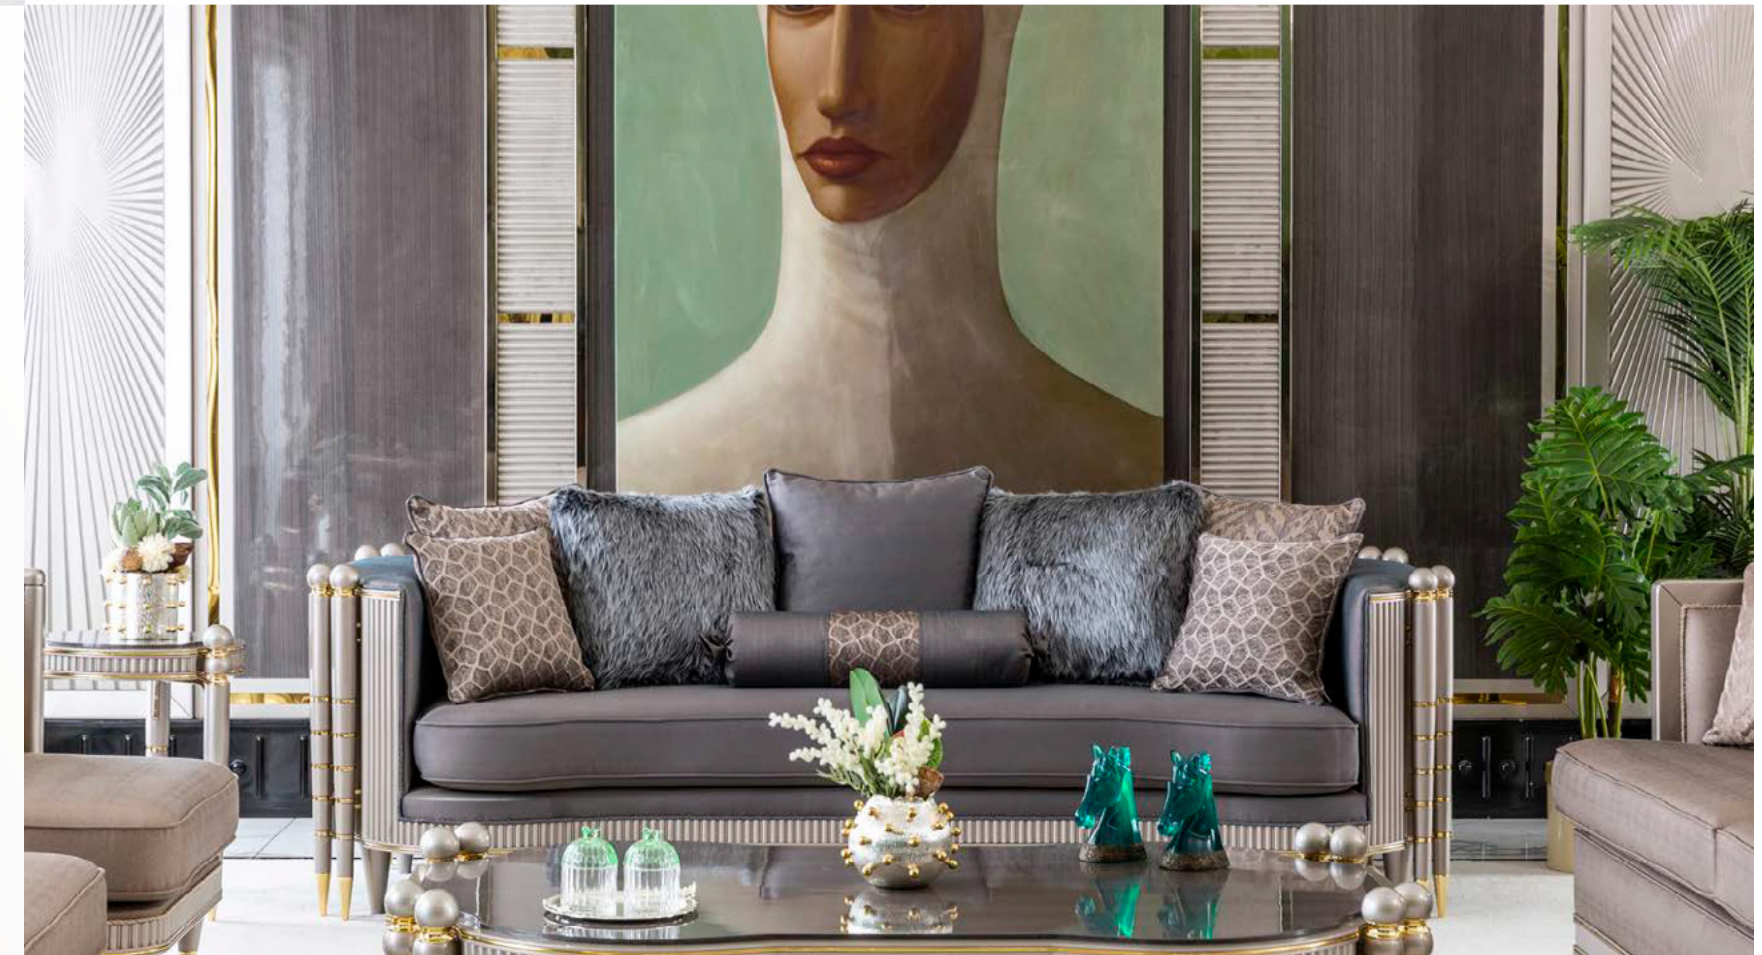

ACCESSORIES
WE HAVE CHOSEN
FOR YOU

Making you taste the comfort of the first time every time you use it, Bentley embraces you and your family with its warmth and familiarity.

Her kullanışta ilk seferki konforu tattıran Bentley, hissettirdiği sıcaklık ve tanıdıklık duygusuyla sizi ve ailenizi sarıp sarmalar.

BENTLEY

THE REDISCOVERY OF CREATIVITY AND EMOTIONS

*YARATICILIĞIN VE DUYGULARIN
YENİDEN KEŞFİ*