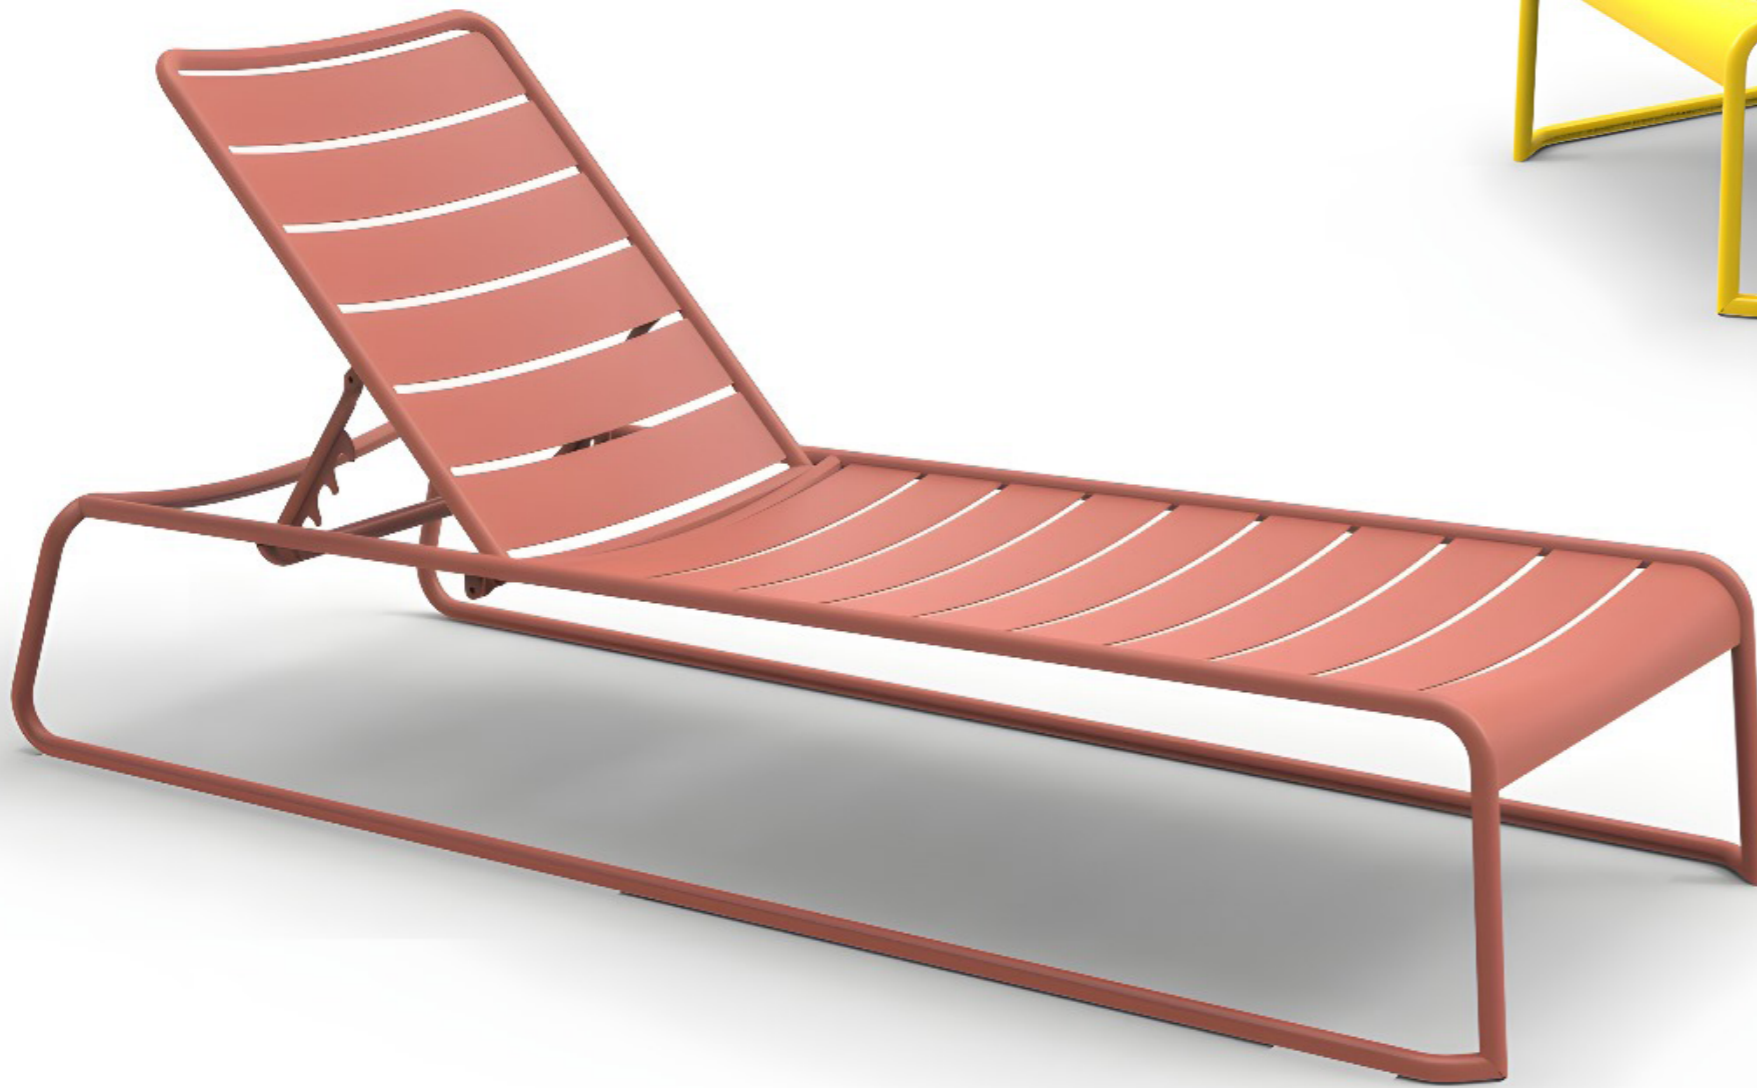

DUST
CHAISE LOUNGE
VR00000044