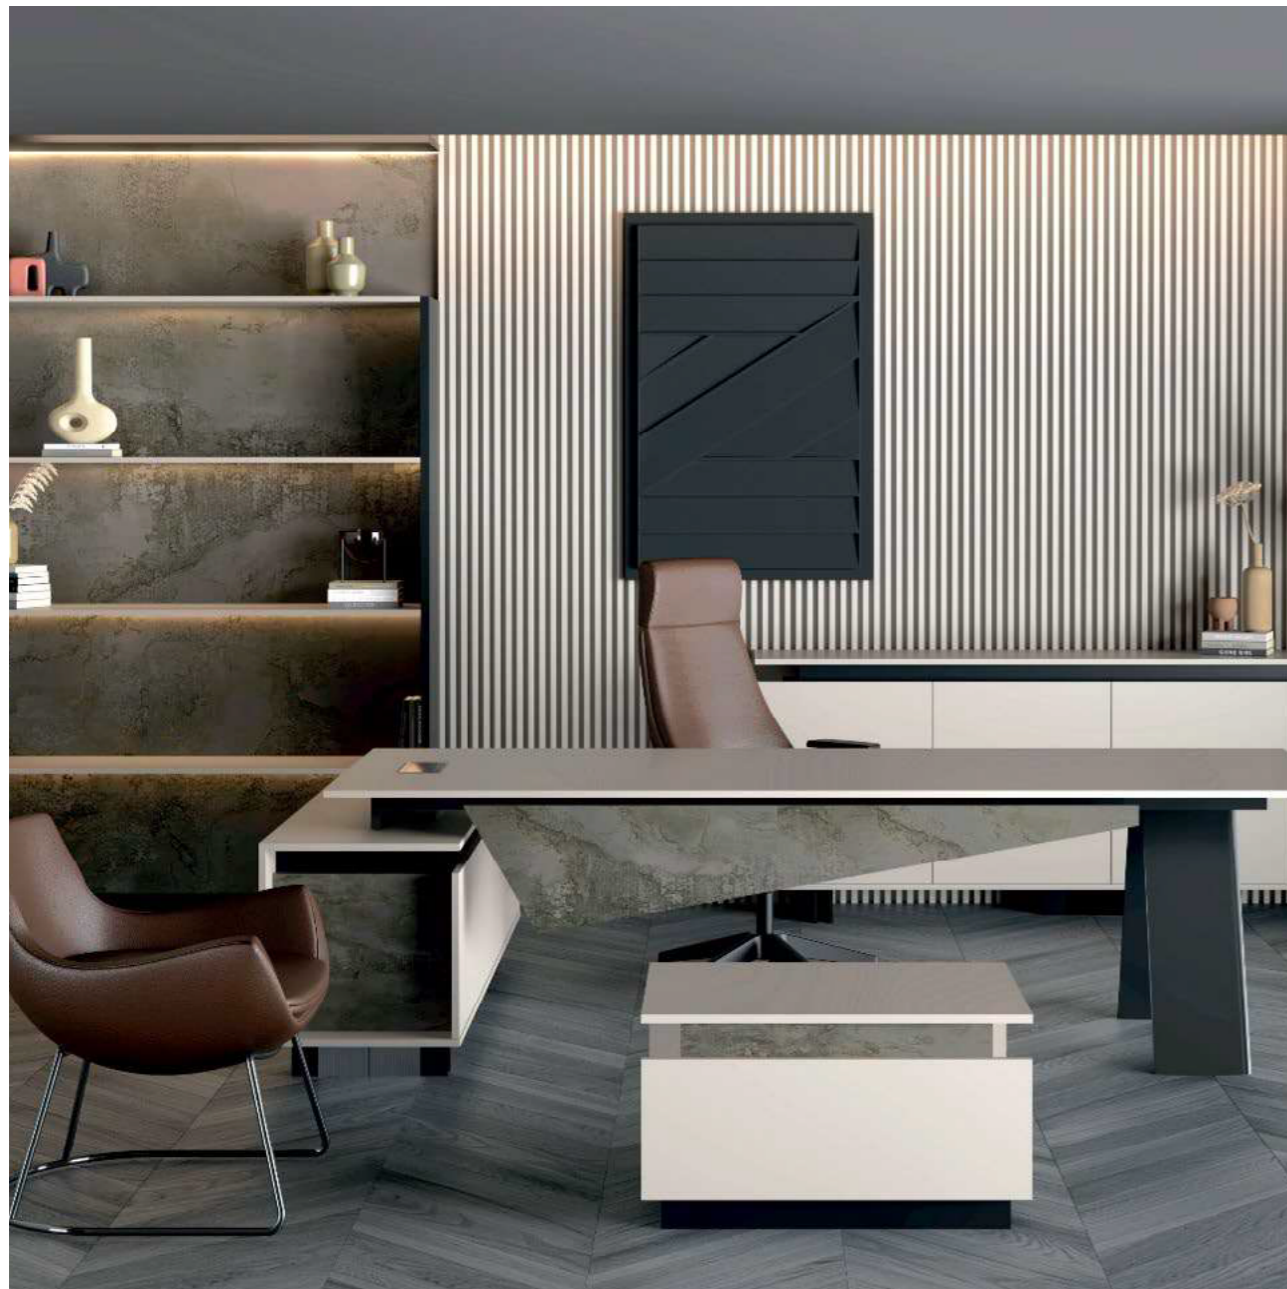

Balance Desk Left Side