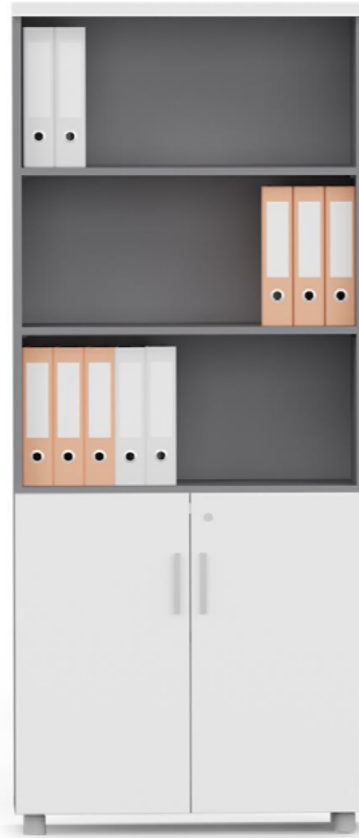

EK00000031