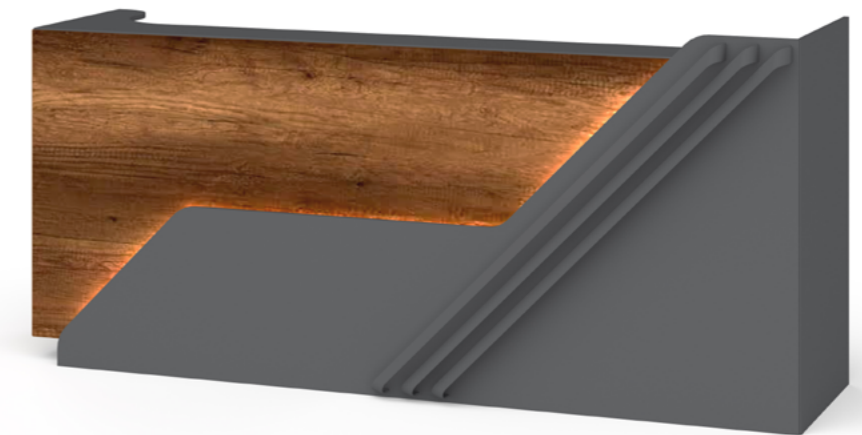

Wino Meeting Table

Trend Meeting Table

Meeting Tables

MODEL	CODE
Wave Meeting table (Nevada/Lotus)	CG000755ZZ
TREND MEETING 120 120*Q*75h WHITE DARKGREY	EK00000030

Reception Desks

Reception Desks

MODEL	CODE
COOL RECEPTION DESK 180 180*75*117h BAROK DARK-GREY RIGHT	EK000023ZZ
COOL RECEPTION DESK 180 180*75*117h BAROK DARK-GREY LEFT	EK000024ZZ