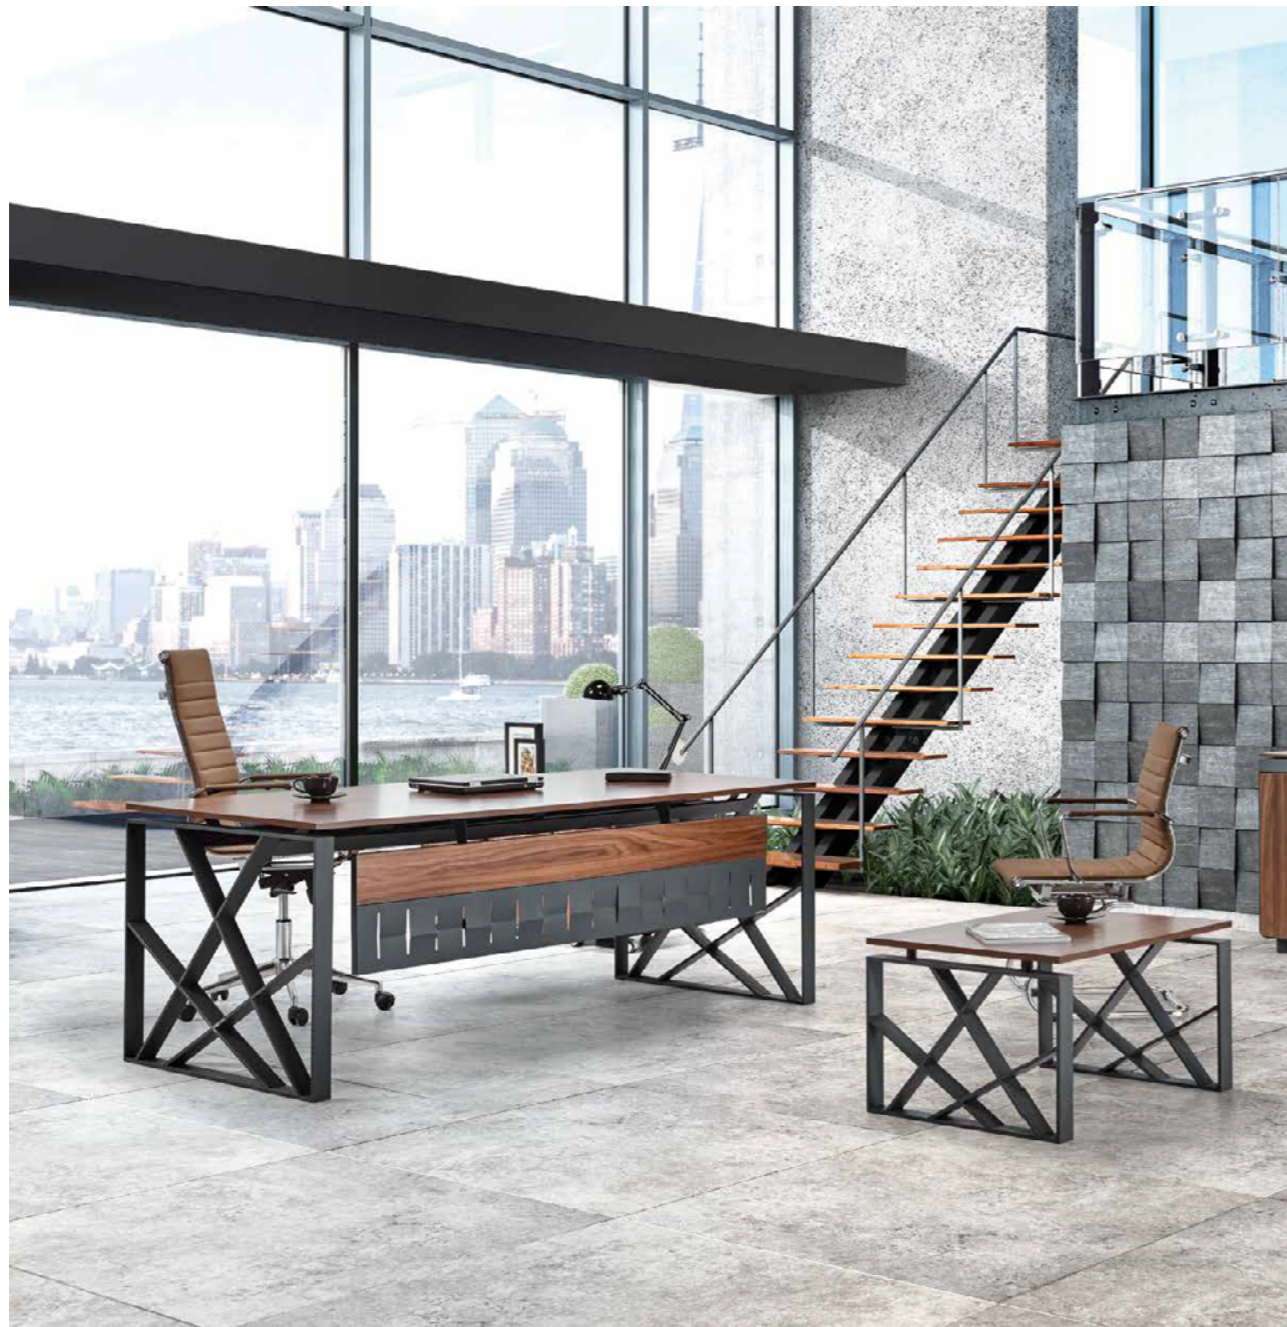

Nexus Coffee Table

Nexus Console

Dion Desk

Dion Side Table

Dion Cabinet

Dion

ITEM	CODE
DION COFFE TABLE 70X70X45H BIFACE / ANTHRACITE	BS000079ZZ
DIAMOND 5 DOOR CABINET 200X50X90H BIFACE / ANTHRACITE	BS000044ZZ
DION DESK (RIGHT) 220X100X75H BIFACE / ANTHRACITE	DC700007BS