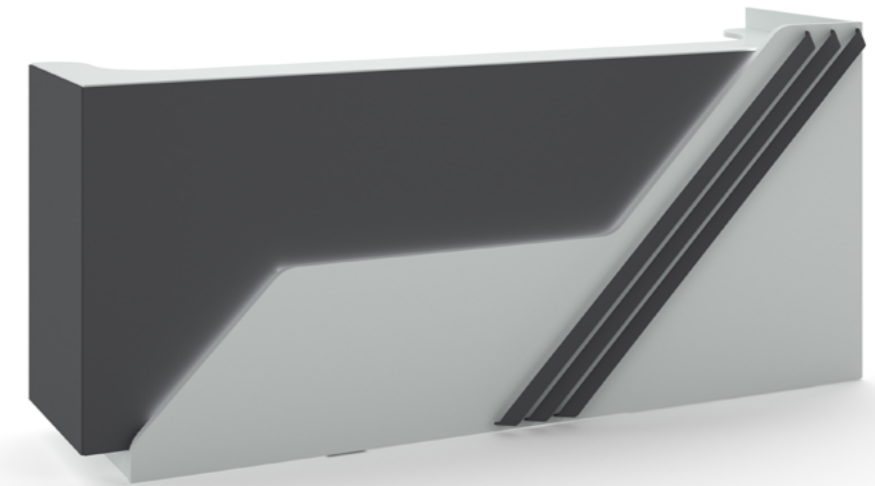

Wino Meeting Table

Trend Meeting Table

Meeting Tables

MODEL	CODE
Wave Meeting table (Nevada/Lotus)	CG000755ZZ
TREND MEETING 120 120*Q*75h WHITE DARKGREY	EK00000030

Reception Desks

Reception Desks

MODEL	CODE
COOL RECEPTION DESK 180 180*75*117h BAROK DARK-GREY RIGHT	EK000023ZZ
COOL RECEPTION DESK 180 180*75*117h BAROK DARK-GREY LEFT	EK000024ZZ