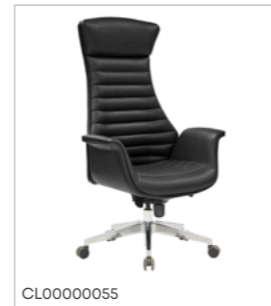

Key

SPECIFICATIONS

Aluminum Base

EXECUTIVE	Synchronic Mechanism	Black	CL00000031
VISITOR	Memory Return Mechanism	Black	CL00000034
TASK	Multi Tilt Mechanism	Black	CL00000037

Key

SPECIFICATIONS

Aluminum Base

EXECUTIVE	Synchronic Mechanism	Camel	CL00000032
VISITOR	Memory Return Mechanism	Camel	CL00000035
MEETING	Multi Tilt Mechanism	Camel	CL00000038
EXECUTIVE	Synchronic Mechanism	Dark Brown	CL00000033
VISITOR	Memory Return Mechanism	Dark Brown	CL00000036
MEETING	Multi Tilt Mechanism	Dark Brown	CL00000039