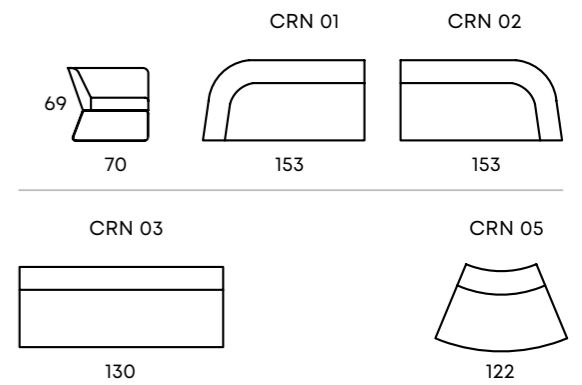

Corner

SPECIFICATIONS

CRN 01	LOUNGE	Modular Seating Units	CL00000098
CRN 02	LOUNGE	Modular Seating Units	CL00000099
CRN 03	LOUNGE	Modular Seating Units	CL00000100
CRN 05	LOUNGE	Modular Seating Units	CL00000101