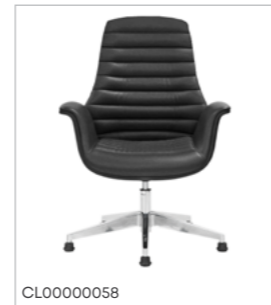

Key

SPECIFICATIONS

Aluminum Base

EXECUTIVE	Synchronic Mechanism	Black	CL00000031
VISITOR	Memory Return Mechanism	Black	CL00000034
TASK	Multi Tilt Mechanism	Black	CL00000037

Key

SPECIFICATIONS

Aluminum Base

EXECUTIVE	Synchronic Mechanism	Camel	CL00000032
VISITOR	Memory Return Mechanism	Camel	CL00000035
MEETING	Multi Tilt Mechanism	Camel	CL00000038
EXECUTIVE	Synchronic Mechanism	Dark Brown	CL00000033
VISITOR	Memory Return Mechanism	Dark Brown	CL00000036
MEETING	Multi Tilt Mechanism	Dark Brown	CL00000039