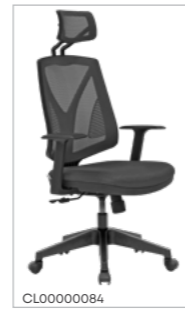

Office Chairs

Eden

SPECIFICATIONS

Aluminum Base Fixed Armrest / Lumbar Support

MANAGER	Multi Tilt Mechanism	Black	CL0000086
MANAGER	Multi Tilt Mechanism	Light Grey	CL0000088
TASK	Multi Tilt Mechanism	Black	CL0000087
TASK	Multi Tilt Mechanism	Light Grey	CL0000089
VISITOR	CHROME U BASE	Black	CL000018ZZ
VISITOR	CHROME U BASE	Light Grey	CL000019ZZ

Smart

SPECIFICATIONS

Plastic Base Fixed Armrest / Without Lumbar Support

TASK	ONE HANDED TILT MECHANISM	Line 01	CL000024ZZ
TASK	ONE HANDED TILT MECHANISM	Line 02	CL000025ZZ
TASK	ONE HANDED TILT MECHANISM	Line 08	CL000022ZZ
TASK	ONE HANDED TILT MECHANISM	Line 10	CL000023ZZ
VISITOR	PAINTED U BASE	Line 01	CL000011ZZ
VISITOR	PAINTED U BASE	Line 02	CL000012ZZ
VISITOR	PAINTED U BASE	Line 08	CL000013ZZ
VISITOR	PAINTED U BASE	Line 10	CL000014ZZ