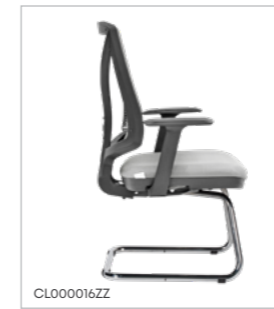

CL000015ZZ