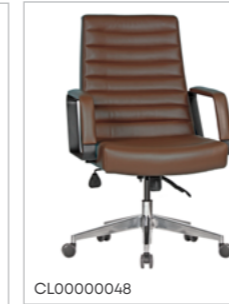

Rosetta

SPECIFICATIONS

Aluminum Base / **Chrome Armrest**

VISITOR	Chrome U Base	Black	CL00000043
EXECUTIVE	Multi Tilt Mechanism	Black	CL00000040
MEETING	Multi Tilt Mechanism	Black	CL00000046

Rosetta

SPECIFICATIONS

Aluminum Base / **Chrome Armrest**

VISITOR	Chrome U Base	Camel	CL00000044
EXECUTIVE	Multi Tilt Mechanism	Camel	CL00000041
TASK	Multi Tilt Mechanism	Camel	CL00000047
VISITOR	Chrome U Base	Dark Brown	CL00000045
EXECUTIVE	Multi Tilt Mechanism	Dark Brown	CL00000042
TASK	Multi Tilt Mechanism	Dark Brown	CL00000048