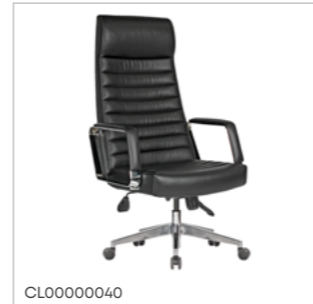

Rosetta

SPECIFICATIONS

Aluminum Base / **Chrome Armrest**

VISITOR	Chrome U Base	Black	CL00000043
EXECUTIVE	Multi Tilt Mechanism	Black	CL00000040
MEETING	Multi Tilt Mechanism	Black	CL00000046

Rosetta

SPECIFICATIONS

Aluminum Base / **Chrome Armrest**

VISITOR	Chrome U Base	Camel	CL00000044
EXECUTIVE	Multi Tilt Mechanism	Camel	CL00000041
TASK	Multi Tilt Mechanism	Camel	CL00000047
VISITOR	Chrome U Base	Dark Brown	CL00000045
EXECUTIVE	Multi Tilt Mechanism	Dark Brown	CL00000042
TASK	Multi Tilt Mechanism	Dark Brown	CL00000048