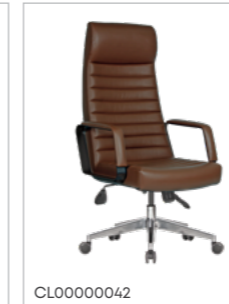

Rosetta

SPECIFICATIONS

Aluminum Base / **Chrome Armrest**

VISITOR	Chrome U Base	Black	CL00000043
EXECUTIVE	Multi Tilt Mechanism	Black	CL00000040
MEETING	Multi Tilt Mechanism	Black	CL00000046

Rosetta

SPECIFICATIONS

Aluminum Base / **Chrome Armrest**

VISITOR	Chrome U Base	Camel	CL00000044
EXECUTIVE	Multi Tilt Mechanism	Camel	CL00000041
TASK	Multi Tilt Mechanism	Camel	CL00000047
VISITOR	Chrome U Base	Dark Brown	CL00000045
EXECUTIVE	Multi Tilt Mechanism	Dark Brown	CL00000042
TASK	Multi Tilt Mechanism	Dark Brown	CL00000048