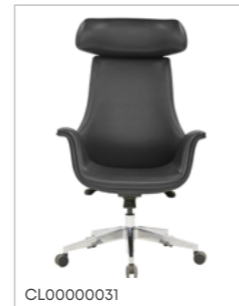

VISITOR	Chrome U Base	Black	CL00000043
EXECUTIVE	Multi Tilt Mechanism	Black	CL00000040
MEETING	Multi Tilt Mechanism	Black	CL00000046

Rosetta

SPECIFICATIONS

Aluminum Base / **Chrome Armrest**

VISITOR	Chrome U Base	Camel	CL00000044
EXECUTIVE	Multi Tilt Mechanism	Camel	CL00000041
TASK	Multi Tilt Mechanism	Camel	CL00000047
VISITOR	Chrome U Base	Dark Brown	CL00000045
EXECUTIVE	Multi Tilt Mechanism	Dark Brown	CL00000042
TASK	Multi Tilt Mechanism	Dark Brown	CL00000048