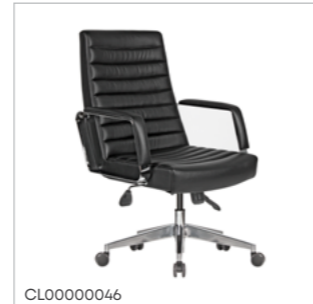

Rosetta

SPECIFICATIONS

Aluminum Base / **Chrome Armrest**

VISITOR	Chrome U Base	Black	CL00000043
EXECUTIVE	Multi Tilt Mechanism	Black	CL00000040
MEETING	Multi Tilt Mechanism	Black	CL00000046

Rosetta

SPECIFICATIONS

Aluminum Base / **Chrome Armrest**

VISITOR	Chrome U Base	Camel	CL00000044
EXECUTIVE	Multi Tilt Mechanism	Camel	CL00000041
TASK	Multi Tilt Mechanism	Camel	CL00000047
VISITOR	Chrome U Base	Dark Brown	CL00000045
EXECUTIVE	Multi Tilt Mechanism	Dark Brown	CL00000042
TASK	Multi Tilt Mechanism	Dark Brown	CL00000048