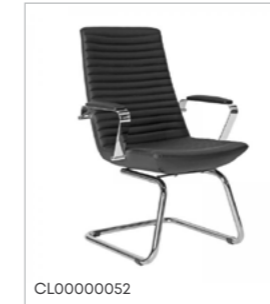

CL00000064

CL00000065

Bali

SPECIFICATIONS

Aluminum Base

Adjustable Armrest / Lumbar Support

EXECUTIVE	Multi Tilt Mechanism	Light Gray	CL00000064
VISITOR	Chrome U Base	Light Gray	CL00000065

CL00000049