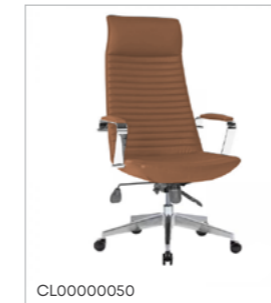

CL00000050