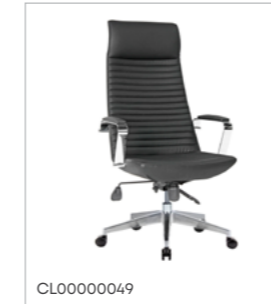

CL00000064

CL00000065

Bali

SPECIFICATIONS

Aluminum Base

Adjustable Armrest / Lumbar Support

EXECUTIVE	Multi Tilt Mechanism	Light Gray	CL00000064
VISITOR	Chrome U Base	Light Gray	CL00000065

CL00000049