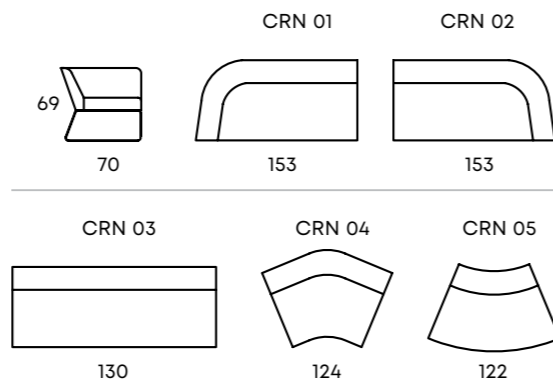

Efor 3-Seater Sofa

Alpi X

ITEM	SIZE	CODE
3 SEATER SOFA	203x84x76	EK000016ZZ
ARMCHAIR	92x84x76	EK000015ZZ

Alpi X Single Chair

Alpi X 3-Seater Sofa

Corner

SPECIFICATIONS

CRN 01	LOUNGE	Modular Seating Units	CL00000093
CRN 02	LOUNGE	Modular Seating Units	CL00000094
CRN 03	LOUNGE	Modular Seating Units	CL00000095
CRN 04	LOUNGE	Modular Seating Units	CL00000096
CRN 05	LOUNGE	Modular Seating Units	CL00000097