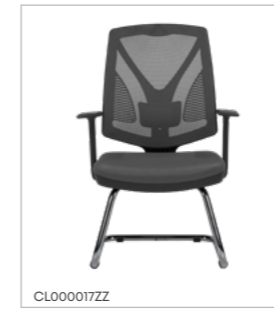

Smart

SPECIFICATIONS

Plastic Base Fixed Armrest / Without Lumbar Support

TASK	ONE HANDED TILT MECHANISM	Line 01	CL000024ZZ
TASK	ONE HANDED TILT MECHANISM	Line 02	CL000025ZZ
TASK	ONE HANDED TILT MECHANISM	Line 08	CL000022ZZ
TASK	ONE HANDED TILT MECHANISM	Line 10	CL000023ZZ
VISITOR	PAINTED U BASE	Line 01	CL000011ZZ
VISITOR	PAINTED U BASE	Line 02	CL000012ZZ
VISITOR	PAINTED U BASE	Line 08	CL000013ZZ
VISITOR	PAINTED U BASE	Line 10	CL000014ZZ

CL000017ZZ

Bella

SPECIFICATIONS

Plastic Base

Fixed Armrest / Without Lumbar Support

MANAGER	Multi Tilt Mechanism	Standard	CL00000084
MANAGER	Multi Tilt Mechanism	Light Grey	CL00000082
MANAGER	Multi Tilt Mechanism	Black	CL00000081
TASK	Multi Tilt Mechanism	Standard	CL00000085
TASK	Multi Tilt Mechanism	Light Grey	CL00000083
TASK	Multi Tilt Mechanism	Black	CL00000080