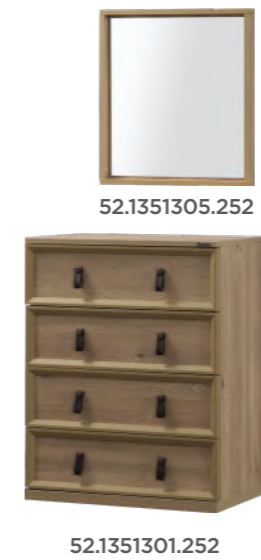

52.1472202.025

52.1471401.025

52.1471106.025

Marbella

CODE	ITEM	SIZE
52.1471601.025	BED	124 x 110 x 205
52.1472202.025	PULL OUT BED	94 x 27 x 198
52.1471106.025	3-DOOR WARDROBE	130 x 210 x 64
52.1471401.025	BOOKCASE	70 x 185 x 42
52.1471303.025	DRESSER	85 x 148 x 49
52.1471502.025	NIGHT STAND	52 x 50 x 42
52.1471202.025	STUDY DESK	120 x 153 x 60

52.1471202.025

52.1471303.025

Flora

CODE	ITEM	SIZE
52.1351601.252	BED	135 x 110 x 207
52.1351106.252	3-DOOR WARDROBE	135 x 204 x 60
52.1351401.252	BOOKCASE	70 x 170 x 39
52.1351301.252	DRESSER	68 x 87 x 46
52.1351501.252	NIGHT STAND	53 x 39 x 49
52.1351201.252	STUDY DESK	140 x 120 x 60
52.1351305.252	MIRROR	55 x 60 x 6